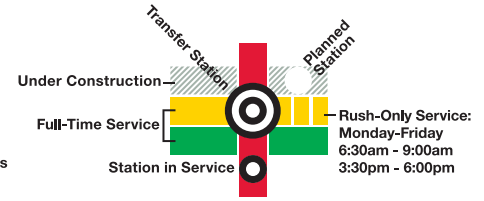

M metro System Map

wmata.com
Customer Information Service: 202-637-7000
TTY Phone: 202-638-3780

1. ### Legend
2. **RD** Red Line • Glenmont to Shady Grove
   - **OR** Orange Line • New Carrollton to Vienna
   - **BL** Blue Line • Franconia-Springfield to Largo Town Center
   - **GR** Green Line • Branch Ave to Greenbelt
   - **YL** Yellow Line • Huntington to Fort Totten
   - **SV** Silver Line • Future Dulles Corridor Line

Station Features

- Bus to Airport
- Parking
- Hospital
- Airport

Connecting Rail Systems

Metrorail Operating Times

- **Mon-Thu**
  5am-midnight
- **Fri**
  5am-3am
- **Sat**
  7am-3am
- **Sun**
  7am-midnight

Times are approximate; check station kiosks or online for exact times.

Metro is accessible.