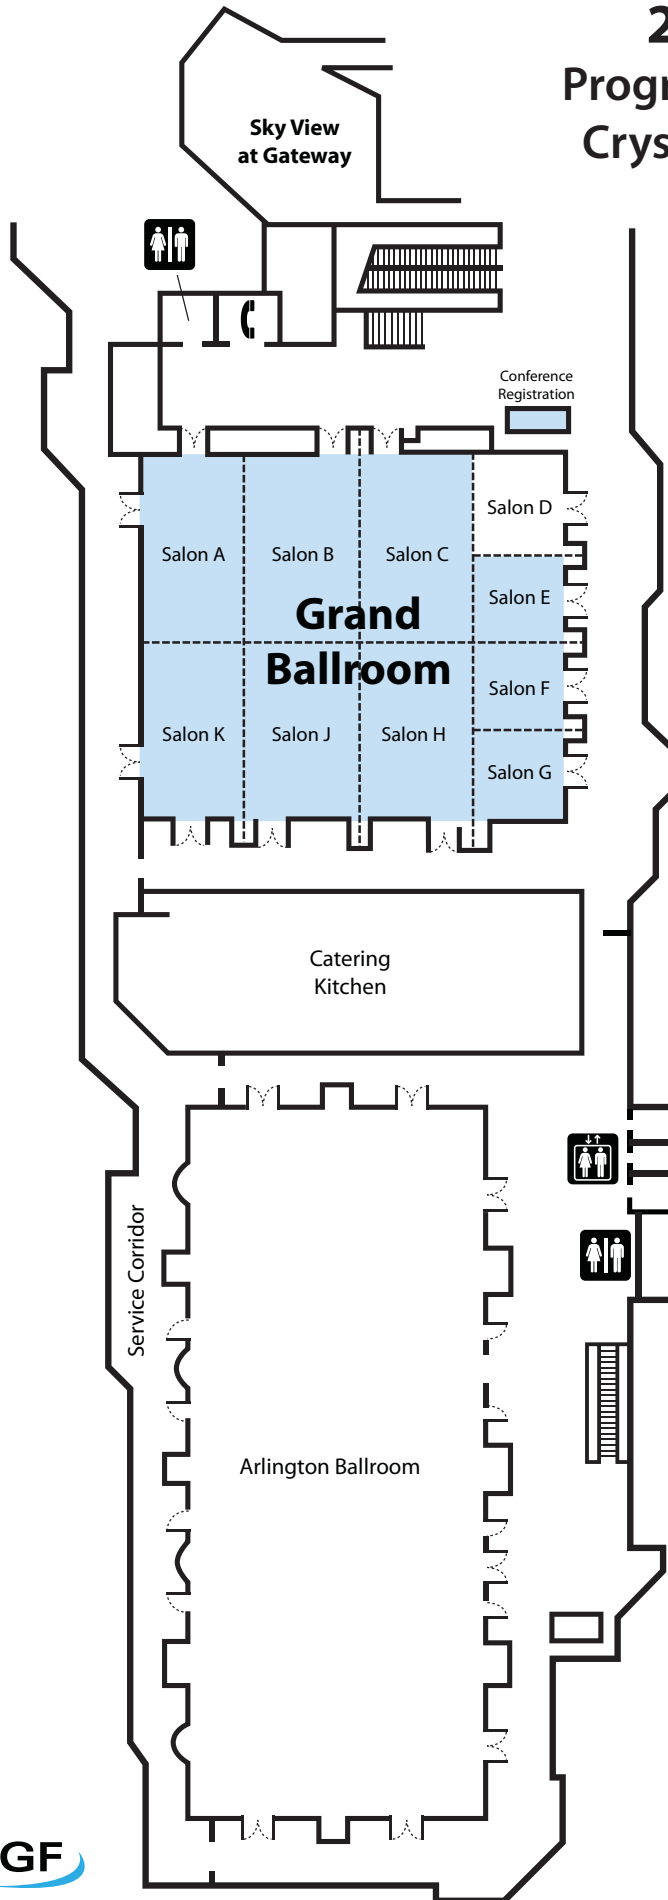

# 2014 DOE CSGF Program Review Floor Plan Crystal Gateway Marriott Arlington, VA

*Shaded areas represent dedicated event space.*