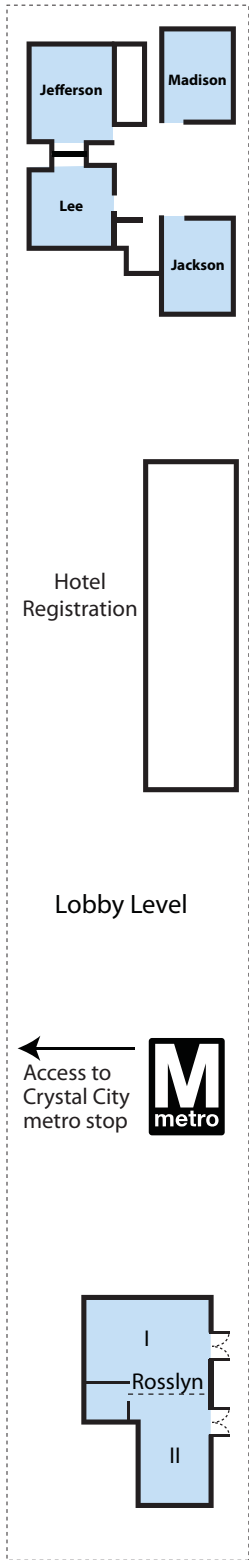

# 2014 DOE CSGF Program Review Floor Plan Crystal Gateway Marriott Arlington, VA

*Shaded areas represent dedicated event space.*