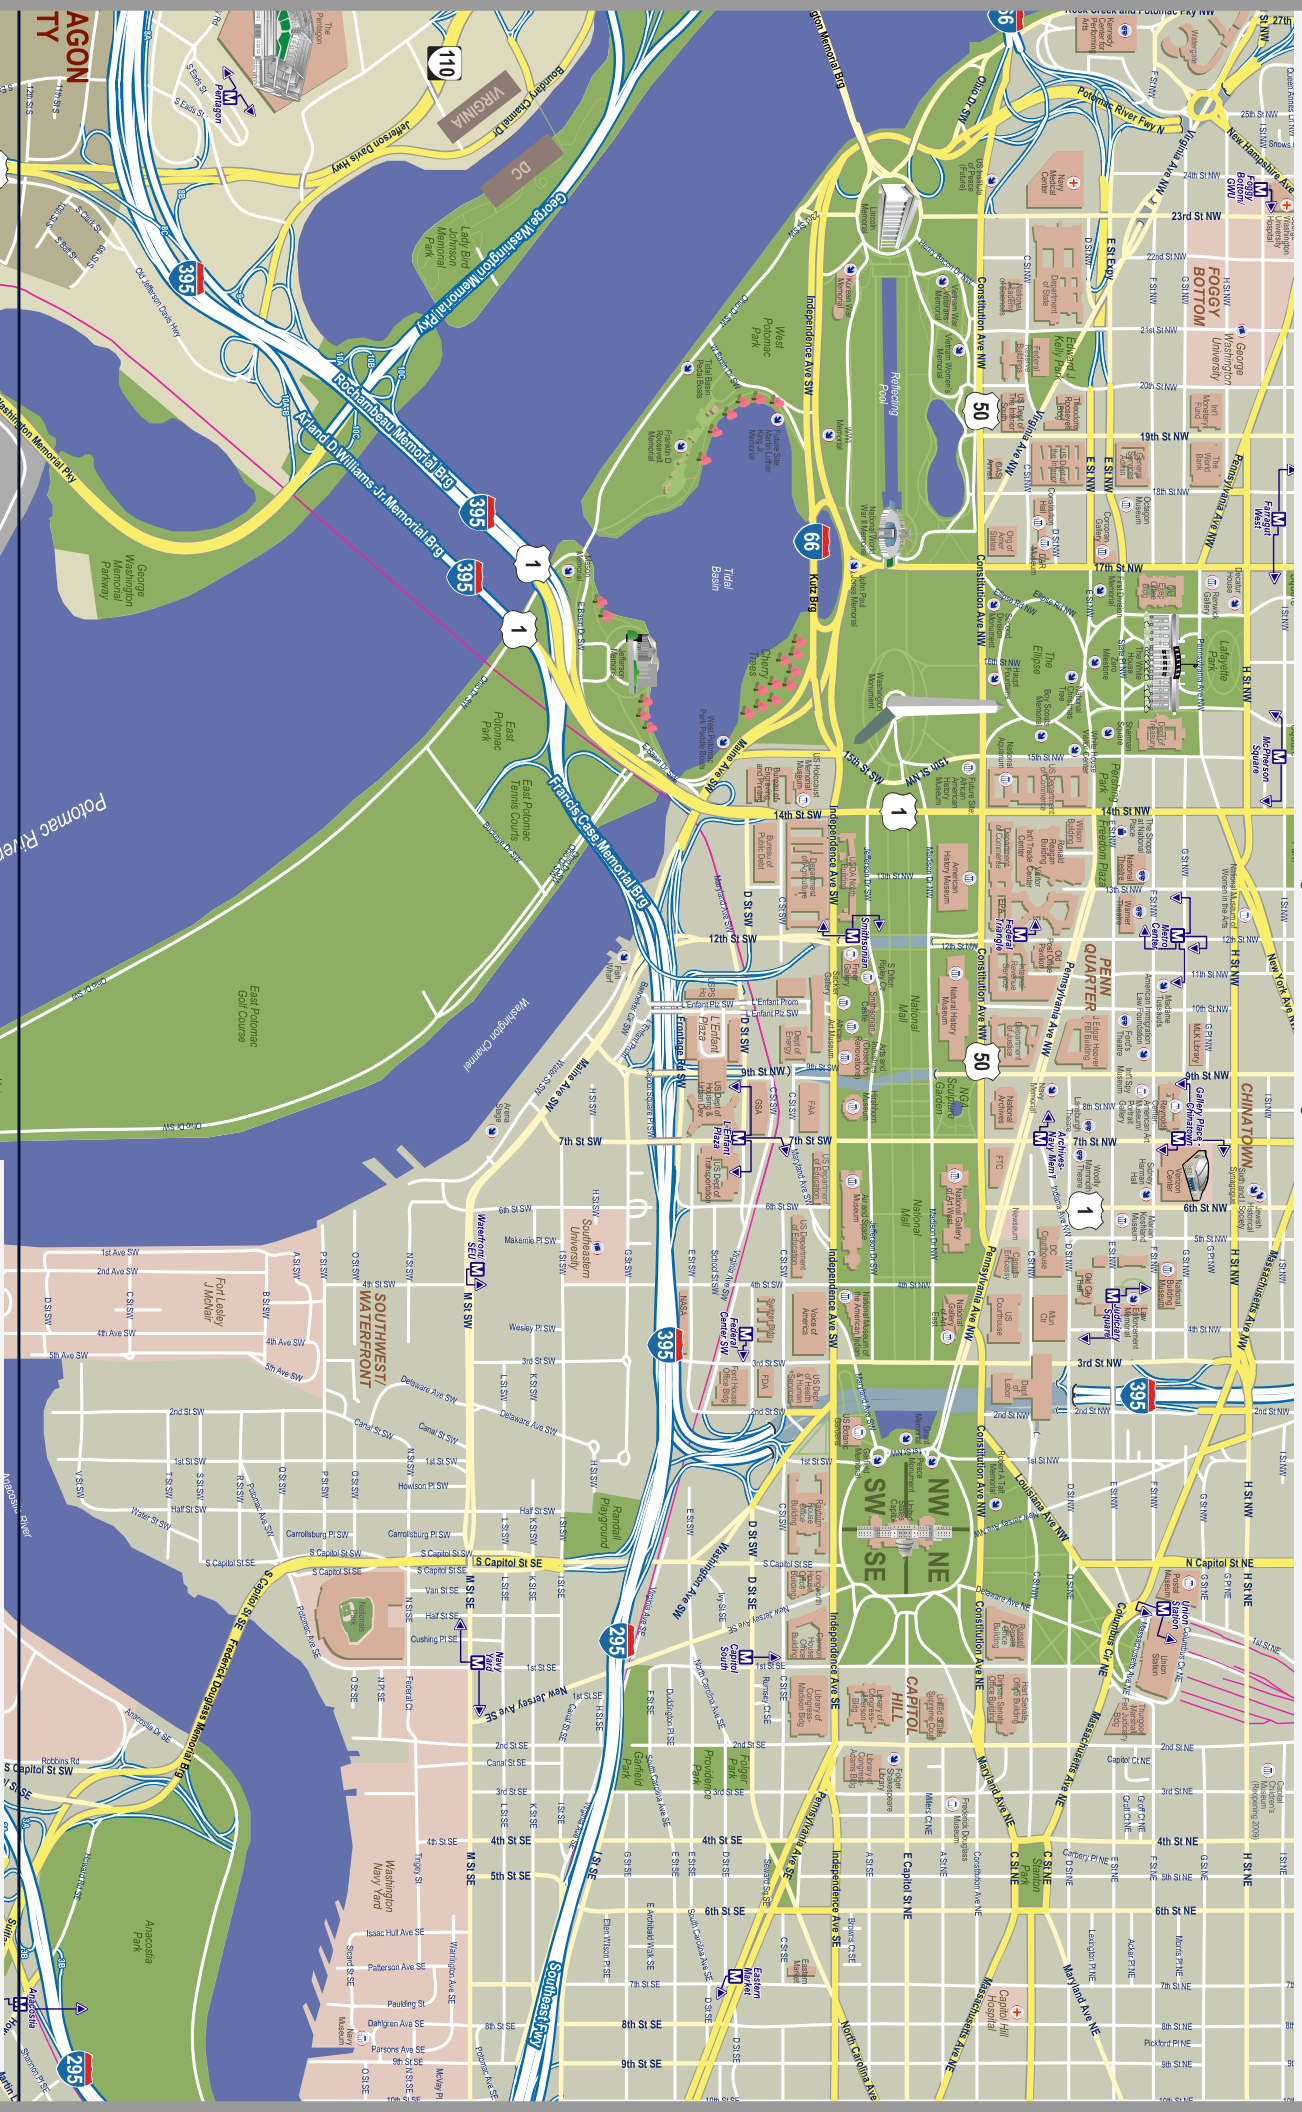

Crystal Gateway Marriott

Accommodations

1. Crystal Gateway Marriott
1700 Jefferson Davis Hwy.